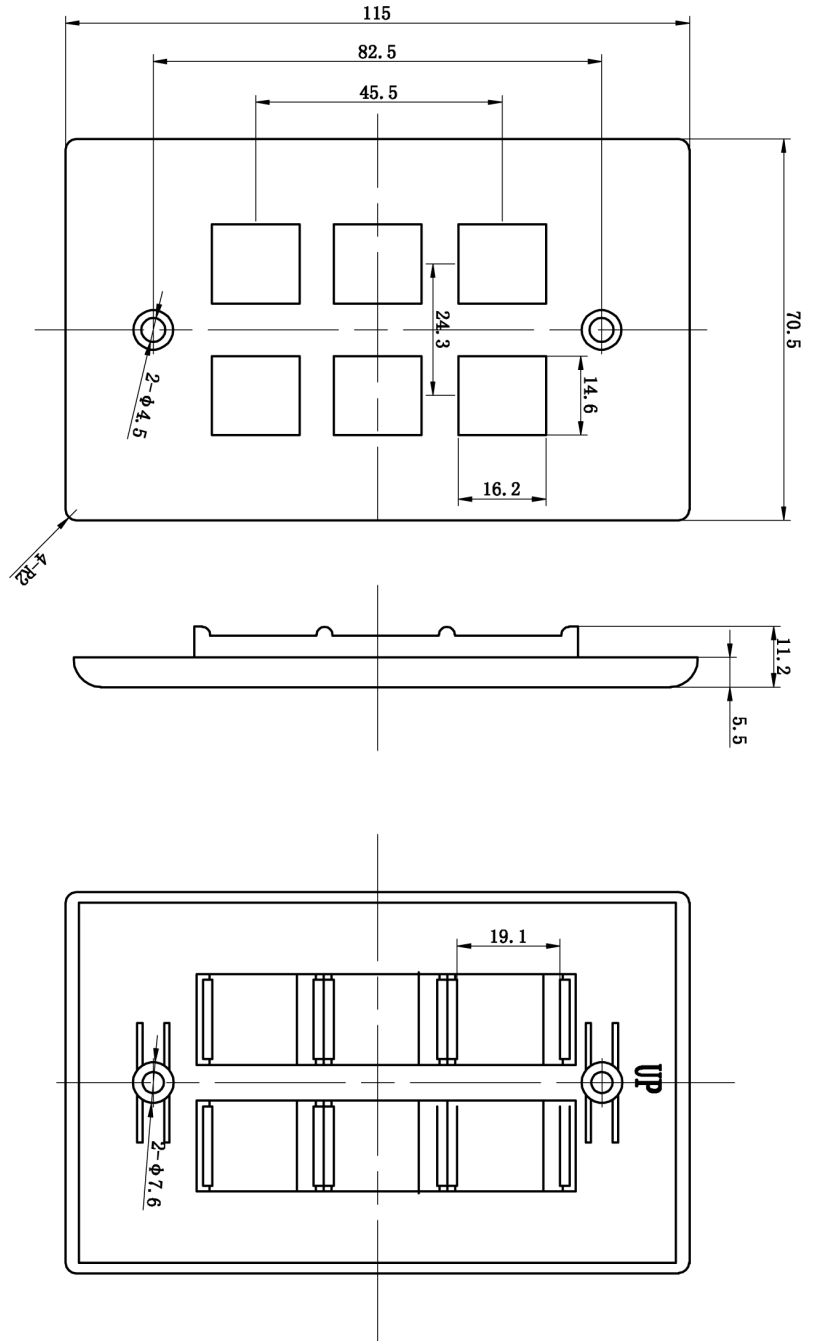

Keystone Wall Plate

6 Port (Fits 300, 301, 302, 303, 037 Inserts)

Jack2Rack

DESCRIPTION

6 Port Keystone Port Wall Plate.
Available in Almond, Ivory and White.

FEATURES

- Fits most keystone inserts (Fits 300, 301, 302, 303, 037 Inserts)
- High-impact ABS construction
- Matching color mounting screws
- 94 V-0 Fire Retardant
- Smooth finish

SKU: 304 SERIES

Jack2Rack

Tel: 951 696-5481

Tel: 951 696-5478

Email: sales@jack2rack.com

www.jack2rack.com

Rev. 03/2011