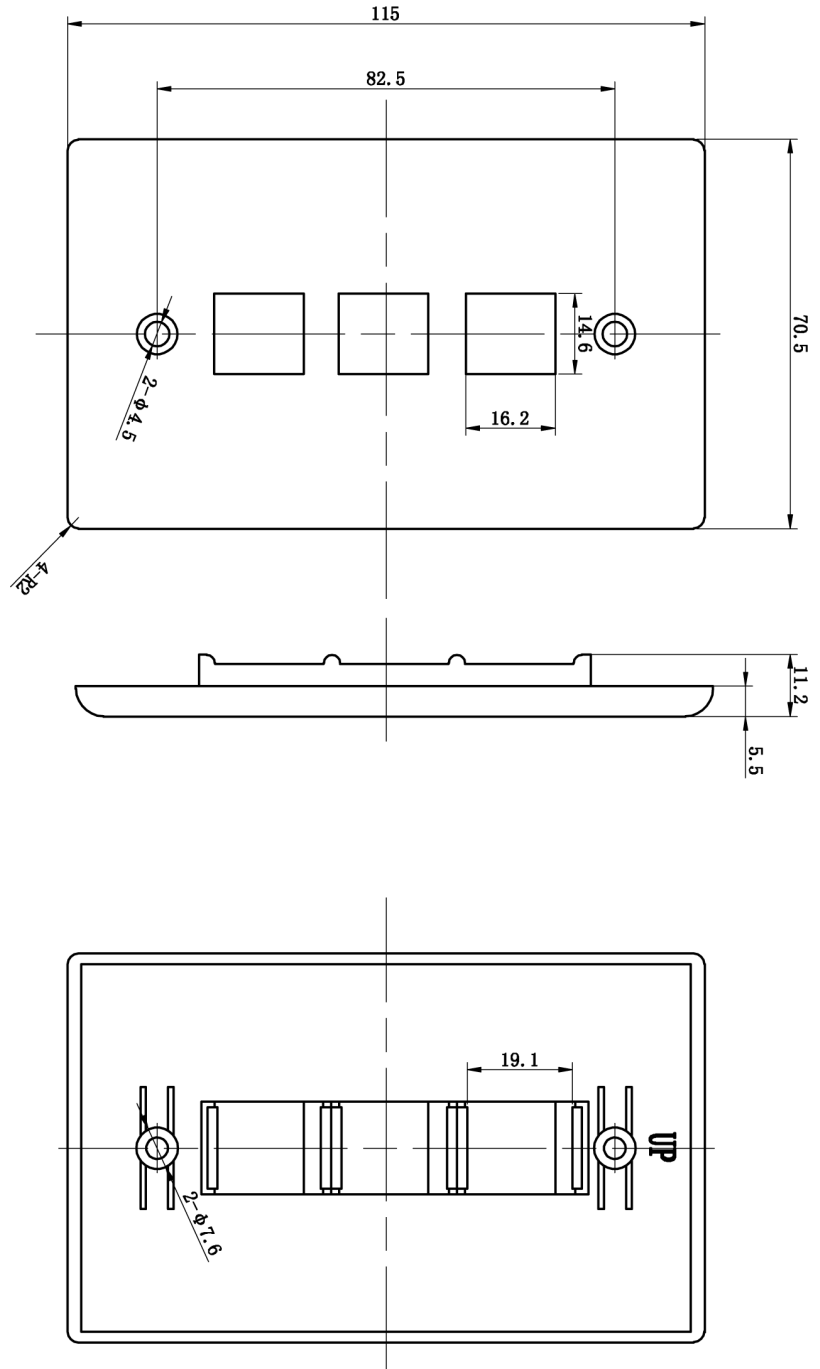

Keystone Wall Plate

3 Port (Fits 300, 301, 302, 303, 037 Inserts)

Jack2Rack

DESCRIPTION

3 Port Keystone Port Wall Plate.
Available in Almond, Ivory and White.

FEATURES

- Fits most keystone inserts (Fits 300, 301, 302, 303, 037 Inserts)
- High-impact ABS construction
- Matching color mounting screws
- 94 V-0 Fire Retardant
- Smooth finish

SKU: 304 SERIES

Jack2Rack

Tel: 951 696-5481

Tel: 951 696-5478

Email: sales@jack2rack.com

www.jack2rack.com

Rev. 03/2011