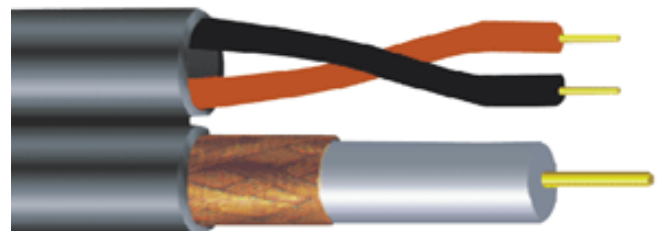

RG59 SIAMESE 95% BRAID COAXIAL CABLE (CMP RATED)

Jack2Rack

SKU: 107-2317/P/WH

Physical Characteristics:

Inter Conductor	Coaxial	18-2
Size	20 AWG (1)	18 AWG (2)
Material	Bare Copper	Bare Copper
Core Dia.	0.135	----
Stranding	----	7x30
Insulation		
Material	Foamed PE	LS PVC
Color	White	Red/Black
Jacket		
Material	LS PVC	LS PVC
Color	White	White
Thickness	0.014	0.014
Siamese Nom. OD.	0.212x0.380	----
Nom. Cap.	16.2 pF /ft	28.3 pF /ft
Shield Coverage	95% BC Braid	----
Nom. Imp.	75 Ohms	65 Ohms
Nom. Velocity	84%	55%
Working Voltage	300V	300V
Temp Rating	75° C	75°C
Cable Rating	CMP	CMP

DESCRIPTION

RG59 Siamese, Bare Copper Coaxial Cable with 95% Bare Copper Braid with 18/2 power cable, CMP Rated.

FEATURES

- RG59 Type Coaxial Cable with One Pair of 18AWG Power Cable
- 20AWG Solid Bare Copper Conductor For Optimal Signal Transmission
- Unshielded 18 AWG Stranded Twisted Pair Power Cables
- Indoor Cable Application for: CCTV
- RoHS Compliant, ISO9001:2000
- Available in a 1000ft Wooden Spool